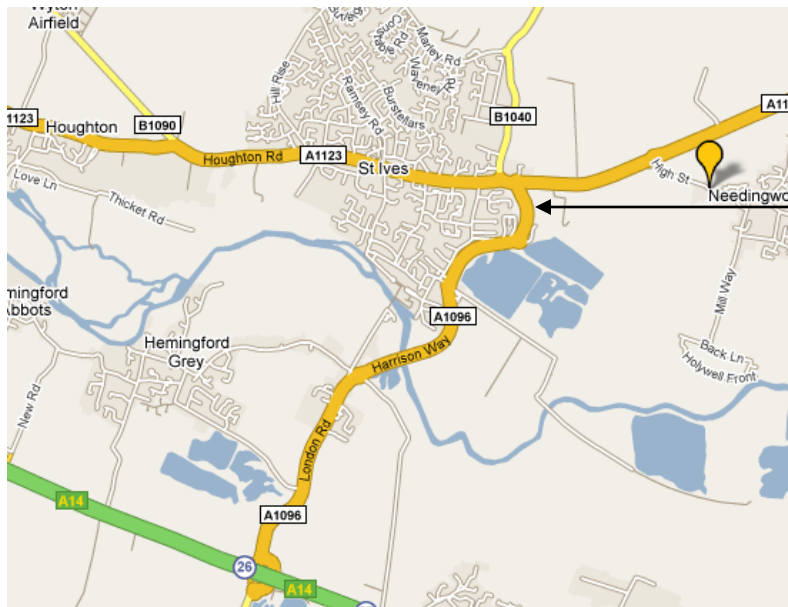

movewithus

Head office
movewithus
Grant Hall
Parsons Green
St. Ives
Cambs
PE27 4AA

T : 01480 409 590

F : 01480 358 501

www.movewithus.co.uk

Grant Hall
movewithus